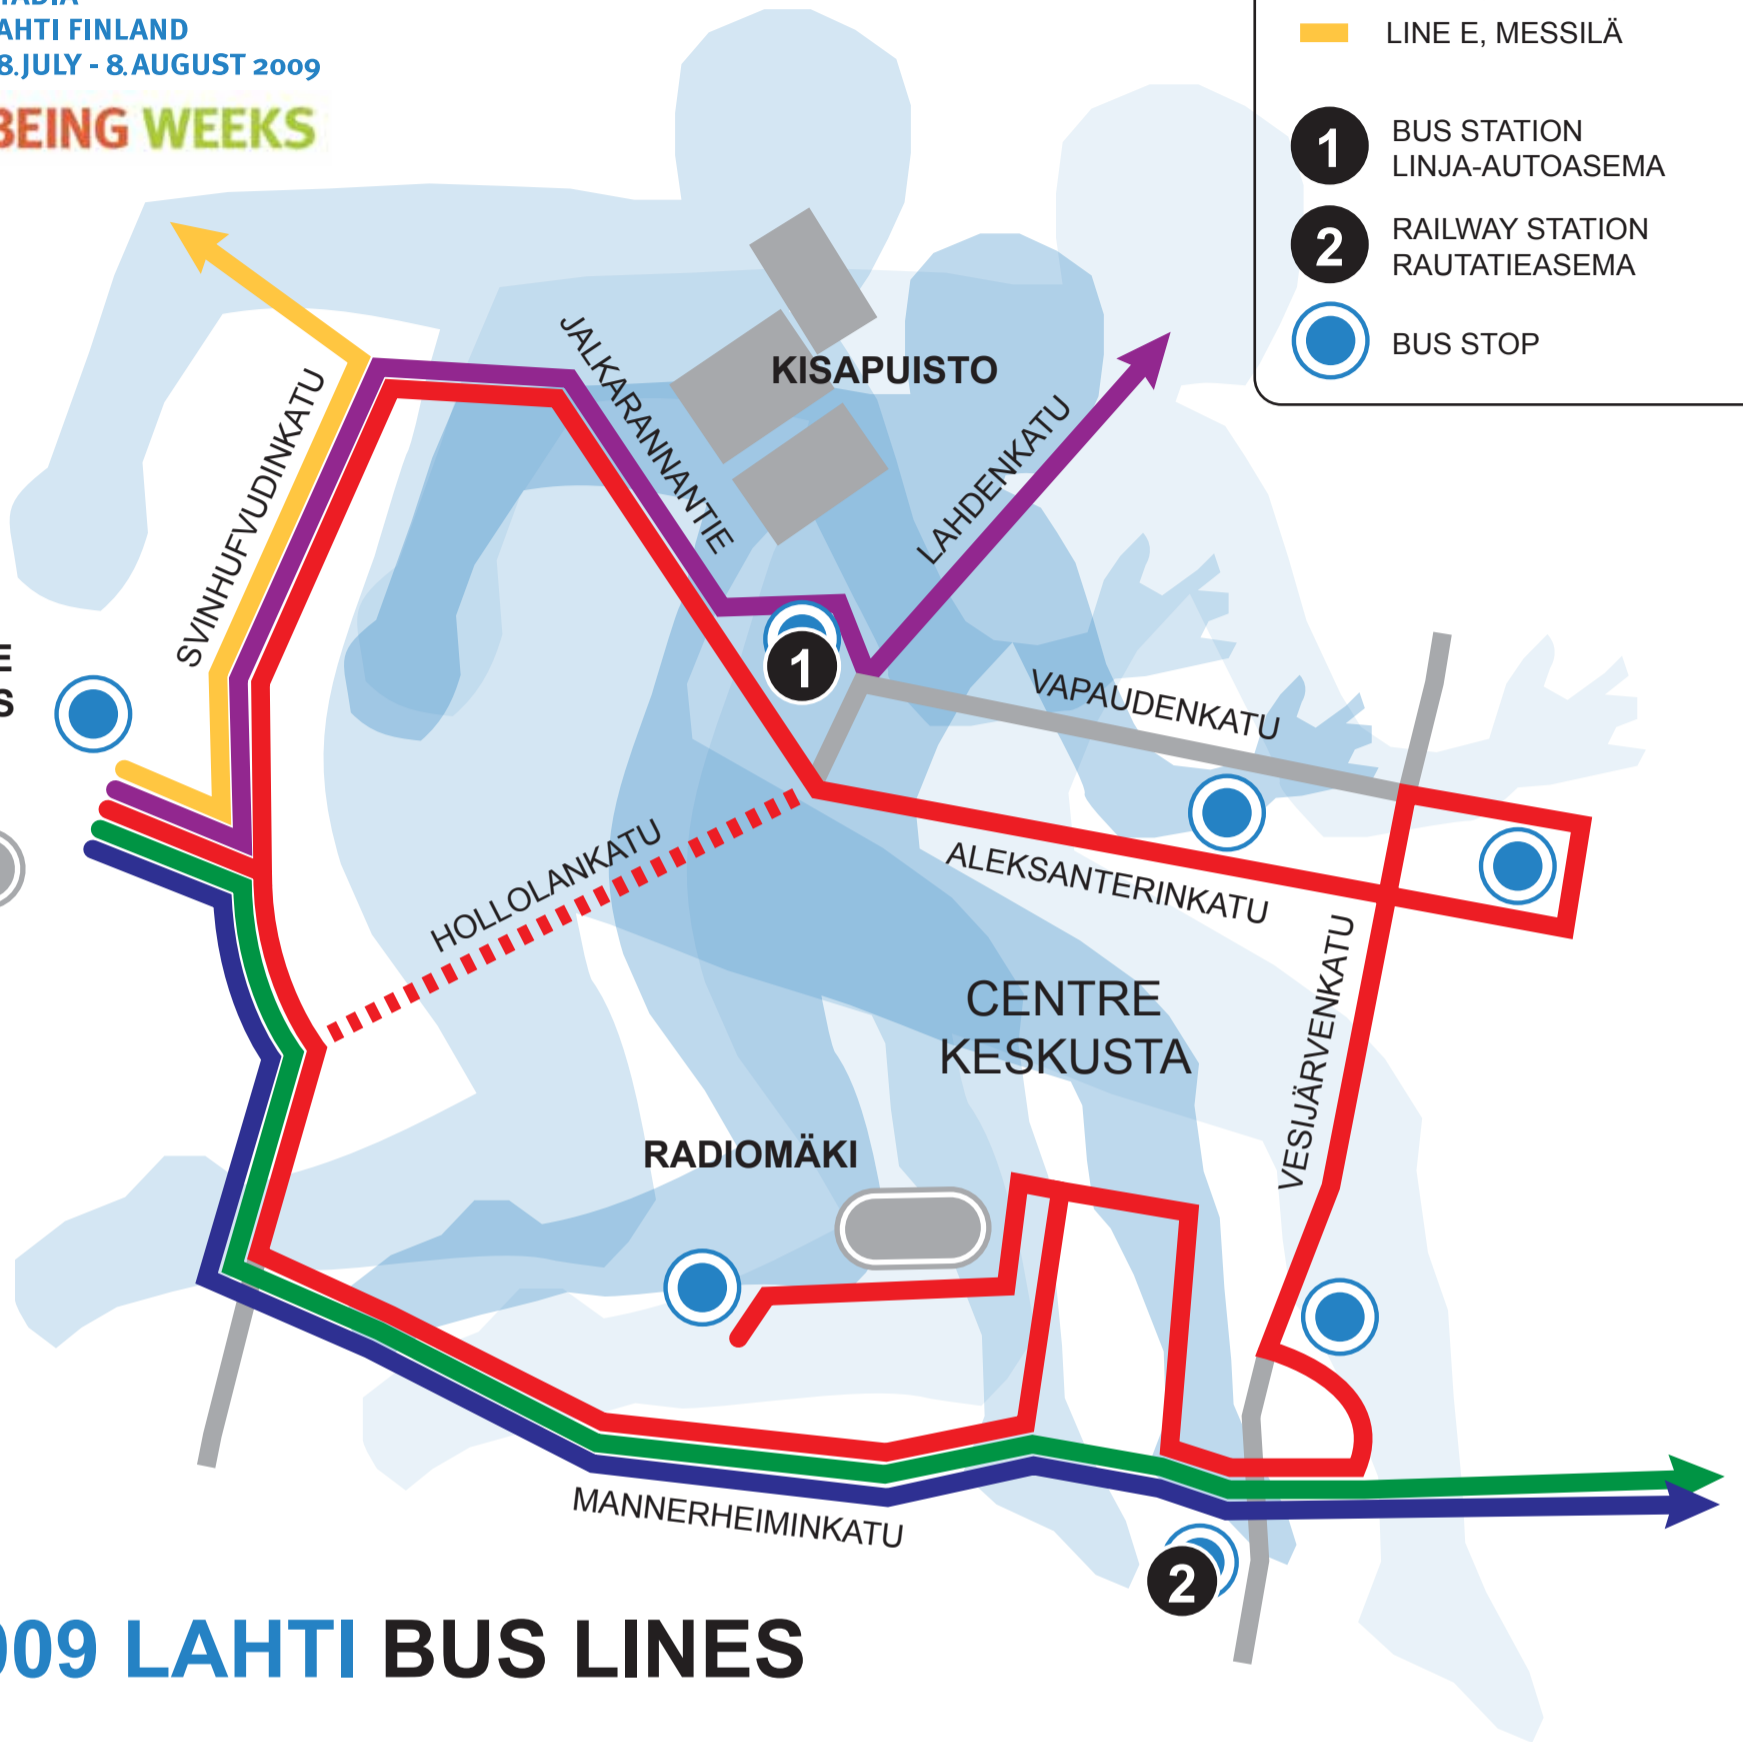

**XVIII
WORLD MASTERS
ATHLETICS
CHAMPIONSHIPS
STADIA
LAHTI FINLAND
28.JULY - 8.AUGUST 2009**

LAHTI WELLBEING WEEKS

LAHDEN AHKERA

- █ LINE A, CITY SHUTTLE
- ▬▬▬ AUGUST 8, 2009
- █ LINE B, PAJULAHTI
- █ LINE C, HEINOLA
- █ LINE D, VÄÄKSY, ASIKKALA
- █ LINE E, MESSILÄ

- 1** BUS STATION LINJA-AUTOASEMA
- 2** RAILWAY STATION RAUTATIEASEMA
- BUS STOP

**SPORTS CENTRE
URHEILUKESKUS
MAIN STADIUM**

WMA 2009 LAHTI BUS LINES

C HEINOLA

HEINOLA - VIERUMÄKI - MAIN STADIUM LAHTI 28.7.-30.7.2009, 1.8.-4.8.2009 and 6.-8.8.2009

| | | | | | | | | | | | | | |
|--------------------|-------|-------|-------|-------|-------|-------|-------|-------|-------|-------|-------|-------|-------|
| Heinola | 07:00 | 08:00 | 09:00 | 10:00 | 12:00 | 13:00 | 15:00 | 16:00 | 17:00 | 18:00 | 19:00 | 20:00 | 21:00 |
| Vierumäki | 07:20 | 08:20 | 09:20 | 10:20 | 12:20 | 13:20 | 15:20 | 16:20 | 17:20 | 18:20 | 19:20 | 20:20 | 21:20 |
| Railway station | 07:45 | 08:45 | 09:50 | 10:45 | 12:45 | 13:45 | 15:45 | 16:45 | 17:45 | 18:45 | 19:45 | 20:45 | 21:45 |
| Main Stadium Lahti | 07:50 | 08:50 | 09:50 | 10:50 | 12:50 | 13:50 | 15:50 | 16:50 | 17:50 | 18:50 | 19:50 | 20:50 | 21:50 |

| | | | | | | | | | | | |
|--------------------|-------|-------|-------|-------|-------|-------|-------|-------|-------|-------|-------|
| Main Stadium Lahti | 08:00 | 09:00 | 10:00 | 13:00 | 15:00 | 16:00 | 17:00 | 18:00 | 19:00 | 20:00 | 21:00 |
| Railway station | 08:05 | 09:05 | 10:05 | 13:05 | 15:05 | 16:05 | 17:05 | 18:05 | 19:05 | 20:05 | 21:05 |
| Vierumäki | 08:30 | 09:30 | 10:30 | 13:30 | 15:30 | 16:30 | 17:30 | 18:30 | 19:30 | 20:30 | 21:30 |
| Heinola | 08:50 | 09:50 | 10:50 | 13:50 | 15:50 | 16:50 | 17:50 | 18:50 | 19:50 | 20:50 | 21:50 |